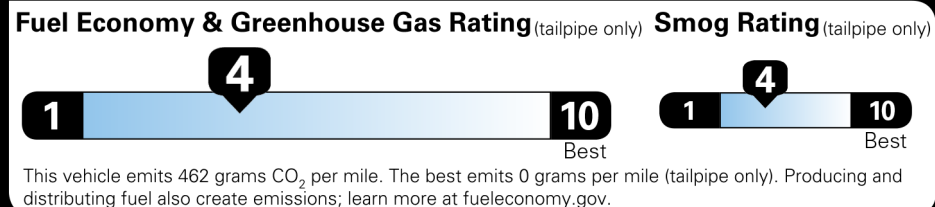

For Full Product Details:
Please Visit Toyota.com/Tundra
Full Tank of Gas

BASE MANUFACTURER'S SUGGESTED RETAIL PRICE $57,860.00

OPTIONAL EQUIPMENT		
FE	50 State Emissions	
EJ	JBL 12-Speaker Premium Audio Including Subwoofer & Amplifier	565.00
LX	Limited Premium Package - Includes Premium LED Headlights and Towing Technology Package	395.00
LY	Panoramic View Monitor (PVM)	950.00
LZ	Limited Power Package - Includes Qi-Compatible Wireless Smartphone Charging, Bed + Cabin Power Supply (400W/120V AC), and LED Bed Lights	385.00
NF	Load-Leveling Rear Air Suspension	650.00
SR	Power tilt/slide panoramic roof with power sunshade	1,350.00
TD	Tow Tech Pkg w/ Wireless Trailer Camera System	850.00
WS	Heated Leather-Wrapped Steering Wheel	150.00
2T	All Weather Floor Liners	199.00

Not Original - Copy
Created on 2026-04-01 01:22:30 (UTC)

EPA DOT Fuel Economy and Environment

Gasoline Vehicle

Fuel Economy
19 MPG combined city/hwy
17 MPG city
22 MPG highway
5.3 gallons per 100 miles

Std Pickups range from 12 to 87 MPG. The best vehicle rates 146 MPGe.

You spend $4,500 more in fuel costs over 5 years compared to the average new vehicle.

Annual fuel cost $2,600

Actual results will vary for many reasons, including driving conditions and how you drive and maintain your vehicle. The average new vehicle gets 29 MPG and costs $8,500 to fuel over 5 years. Cost estimates are based on 15,000 miles per year at $3.30 per gallon. MPGe is miles per gasoline gallon equivalent. Vehicle emissions are a significant cause of climate change and smog.

fueleconomy.gov
Calculate personalized estimates and compare vehicles

MANUFACTURER'S SUGGESTED RETAIL PRICE[†]	$63,354.00
DELIVERY, PROCESSING AND HANDLING FEE	2,095.00
TOTAL SUGGESTED RETAIL PRICE	$65,449.00

[†]Manufacturer's suggested retail price excludes delivery processing and handling fees, license and title fees, applicable federal, state and local taxes, and dealer and distributor options and accessories.

Delivered by Truck to: 24026
ADAMS TOYOTA LEE'S SUMMIT
501 N.E. COLBERN ROAD
LEE'S SUMMIT MO64086

TML1E1N2S0F0W0